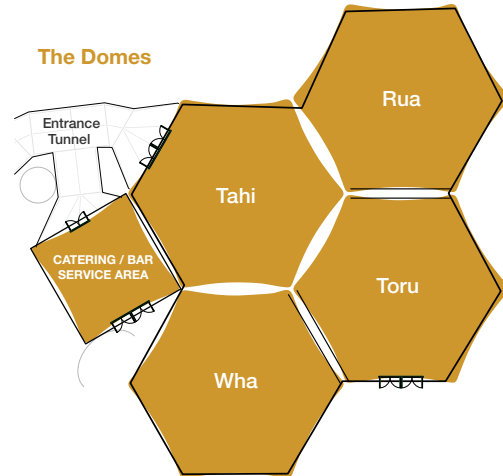

Features

Distinctive and flexible venues

Easy access, located close to motorway and minutes from Auckland City

Available for day and evening bookings

Free parking

AUCKLAND ZOO

Conveniently located minutes from the Auckland CBD, Auckland Zoo offers an inspiring setting for your next event. With unique venues such as The Domes as well as indoor and covered spaces, let our team of experienced event planners tailor a memorable event to your needs.

Capacity Chart

ROOMS	HEIGHT m	AREA m ²	THEATRE	CLASSROOM	U-SHAPE	CABARET	BANQUET	COCKTAIL	BOARDROOM
The Domes	Varied	650m ²	350	—	—	—	350	500	—
The Old Elephant House with Courtyard*	—	170m ²	—	—	—	—	120	200	—
The Old Elephant House Courtyard only#	—	70m ²	50	—	—	—	50	100	—
Lion Viewing Shelter*	—	67m ²	—	—	—	—	60	80	—
Lion Viewing Shelter with African Savannah (uncovered)*	—	—	—	—	—	—	60	80	—
Te Puna (opening in March 2020)*	—	80m ² 142m ² Deck	150	—	—	—	150	250	—
Cotton Top Tamarin Shelter [□]	—	—	40	—	—	—	—	60	—
Auckland Zoo*	—	—	350	—	—	—	350	4000	—

* Available for evening hire only

Available for day hire only

□ Available for wedding ceremonies only

Please note: All capacities are a guideline only and are based on the maximum use of the space available for standard setups. They may be reduced by staging, technical equipment, dance floors, type of menu being served or entertainment.

About Auckland Conventions Venues and Events

Holding exceptional events and conventions with flair and professional excellence is our passion. From an electrifying opening ceremony to a sophisticated black tie dinner, whatever the event, we know how to make it truly unforgettable. Our other landmark venues include Aotea Centre, Auckland Art Gallery, Auckland Town Hall, The Civic, Shed 10, The Cloud, Bruce Mason Centre, North Harbour Stadium and Mt Smart Stadium.