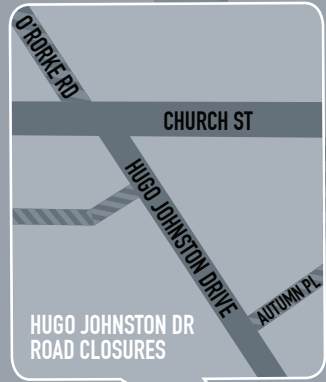

# Elton John Farewell Yellow Brick Road Tour | mtsmartSTADIUM

TAXIS  
DEPARTING  
STATION RD

TO TRAIN STATION  
(STATION RD)

CITY BUSES  
ARRIVING/  
DEPARTING  
O'RORKE RD

- YOUR GATE ENTRANCE**
- GATE A** WEST STAND & CORPORATE SUITES
  - GATE B** MOBILITY ACCESS
  - GATE C** UPPER & LOWER EAST STAND
  - GATE D** LOWER SOUTH STAND
  - GATE E** UPPER SOUTH STAND
  - GATE F** FIELD SEATED

- AMENITIES**
- BAG CHECK
  - TOILETS
  - ATM/CASH OUT
  - MERCH STAND
  - FOOD & DRINK
  - BOX OFFICE
  - WATER
  - FIRST AID
  - CROWD CARE

ROAD CLOSURE