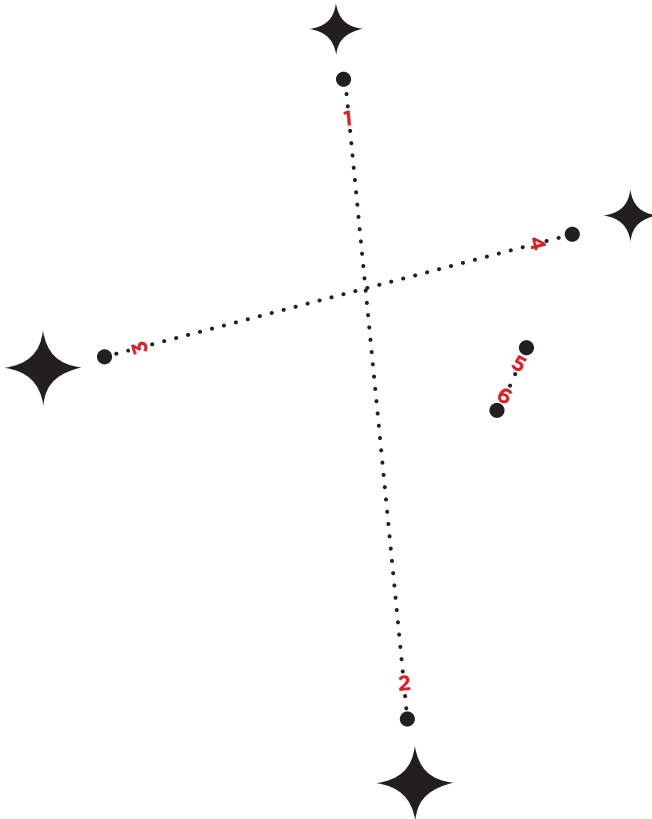

## Māhutonga (Southern Cross or Crux)

In navigation this constellation is used to find true south and is made up of the following 5 stars: Alpha Crucis (Acrux), Beta Crucis, Gamma Crucis, Delta Crucis & Epsilon Crucis.

Māhutonga can always be seen in the Southern Hemisphere.

# Orion

The three stars that form a line in the middle of Orion, known as Tautoru or Orion's Belt, is used in navigation as it rises very close to due east and it sets due west.

# Scorpius

In navigation this constellation can be used to indicate west as it floats low on the western horizon.

It is made up of the stars Tamarereti, Mairerangi, Rehua and Atutahi.