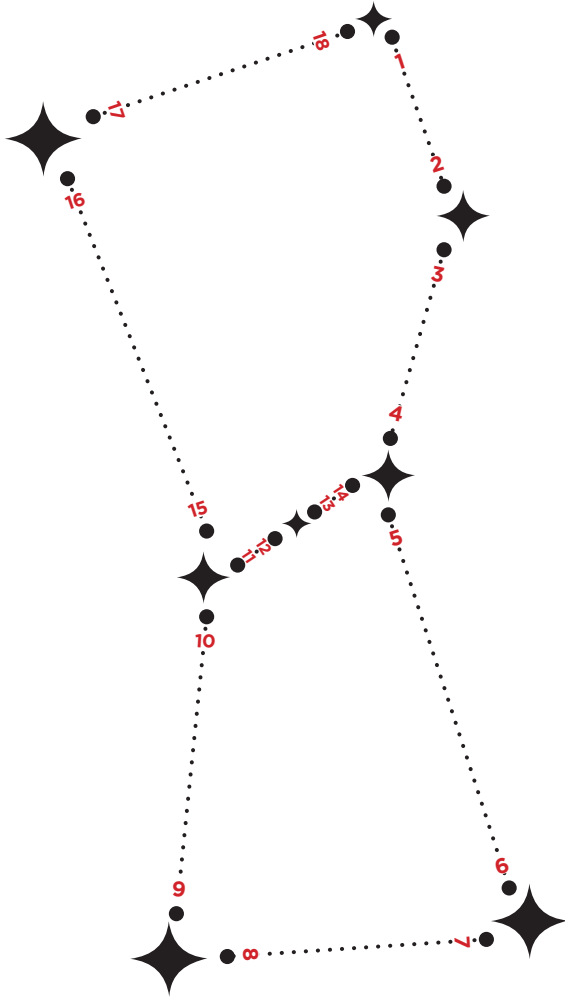

## Māhutonga (Southern Cross or Crux)

In navigation this constellation is used to find true south and is made up of the following 5 stars: Alpha Crucis (Acrux), Beta Crucis, Gamma Crucis, Delta Crucis & Epsilon Crucis.

Māhutonga can always be seen in the Southern Hemisphere.

# Orion

The three stars that form a line in the middle of Orion, known as Tautoru or Orion's Belt, is used in navigation as it rises very close to due east and it sets due west.

# Scorpius

In navigation this constellation can be used to indicate west as it floats low on the western horizon.

It is made up of the stars Tamarereti, Mairerangi, Rehua and Atutahi.