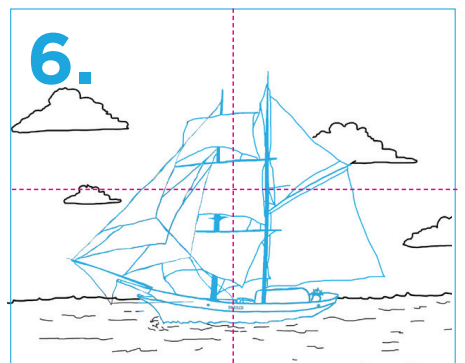

**Kia ora! I'm Marina, a Māui dolphin.  
Drawing is one of my favourite activities!  
I love learning new techniques to help me draw the different  
things I see in the world.  
Learn how to draw a boat with me!**

Make guide lines and draw the boats hull.

Add the top features of the boat, including the helm, cabin and bowsprit.

Add the masts.

Add first set of sails to the front of the boat.

Add the rest of the sails by overlapping them along each mast line.

Finish with clouds and small rolling waves. Now you've drawn an awesome boat!