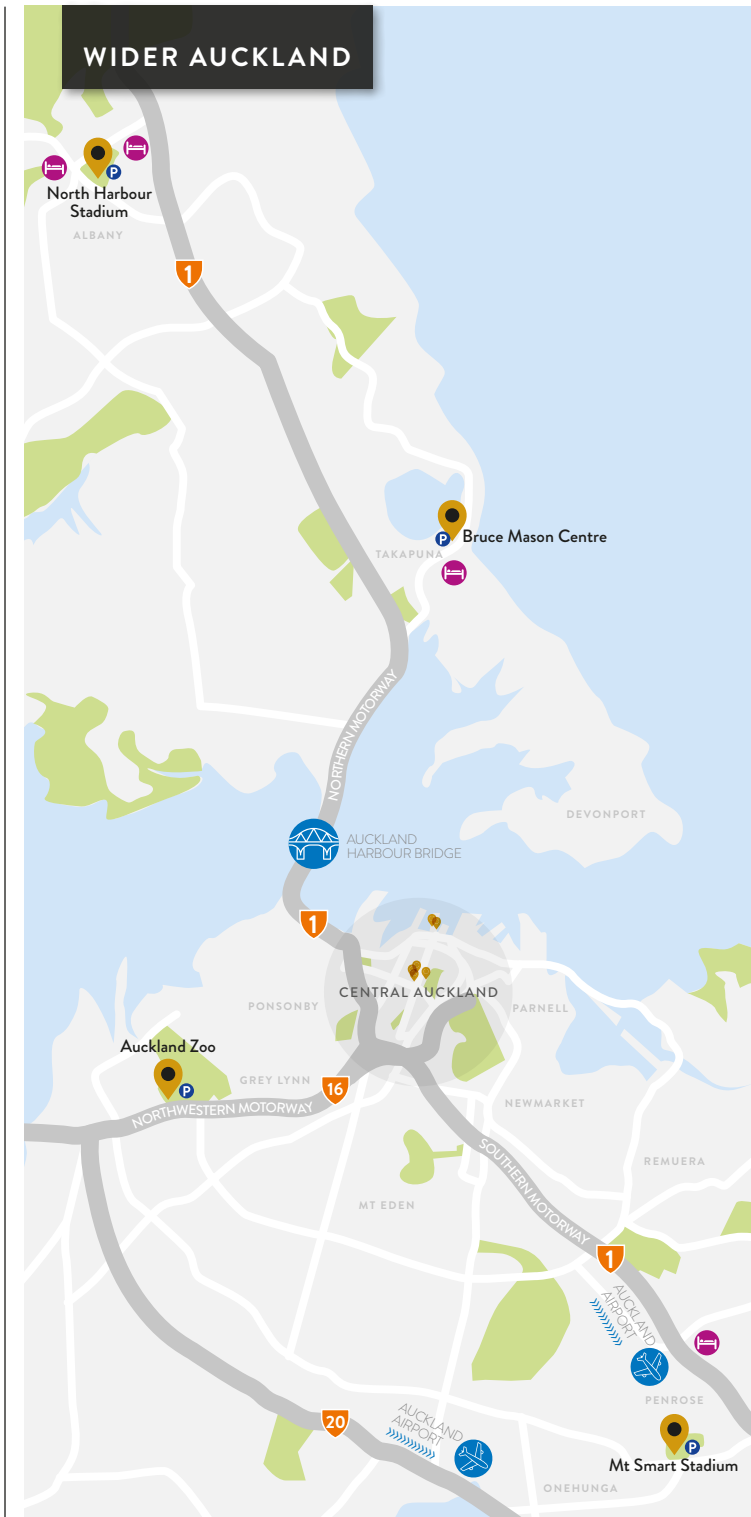

CENTRAL AUCKLAND

- Multiple accommodation options within a short walking distance
- Close proximity to shopping, dining and entertainment precincts
- Walking distance to Auckland's major transport hub – Britomart Transport Centre
- Central city venues located within 25km from Auckland International Airport

WIDER AUCKLAND

**AUCKLAND
CONVENTIONS
venues & events**