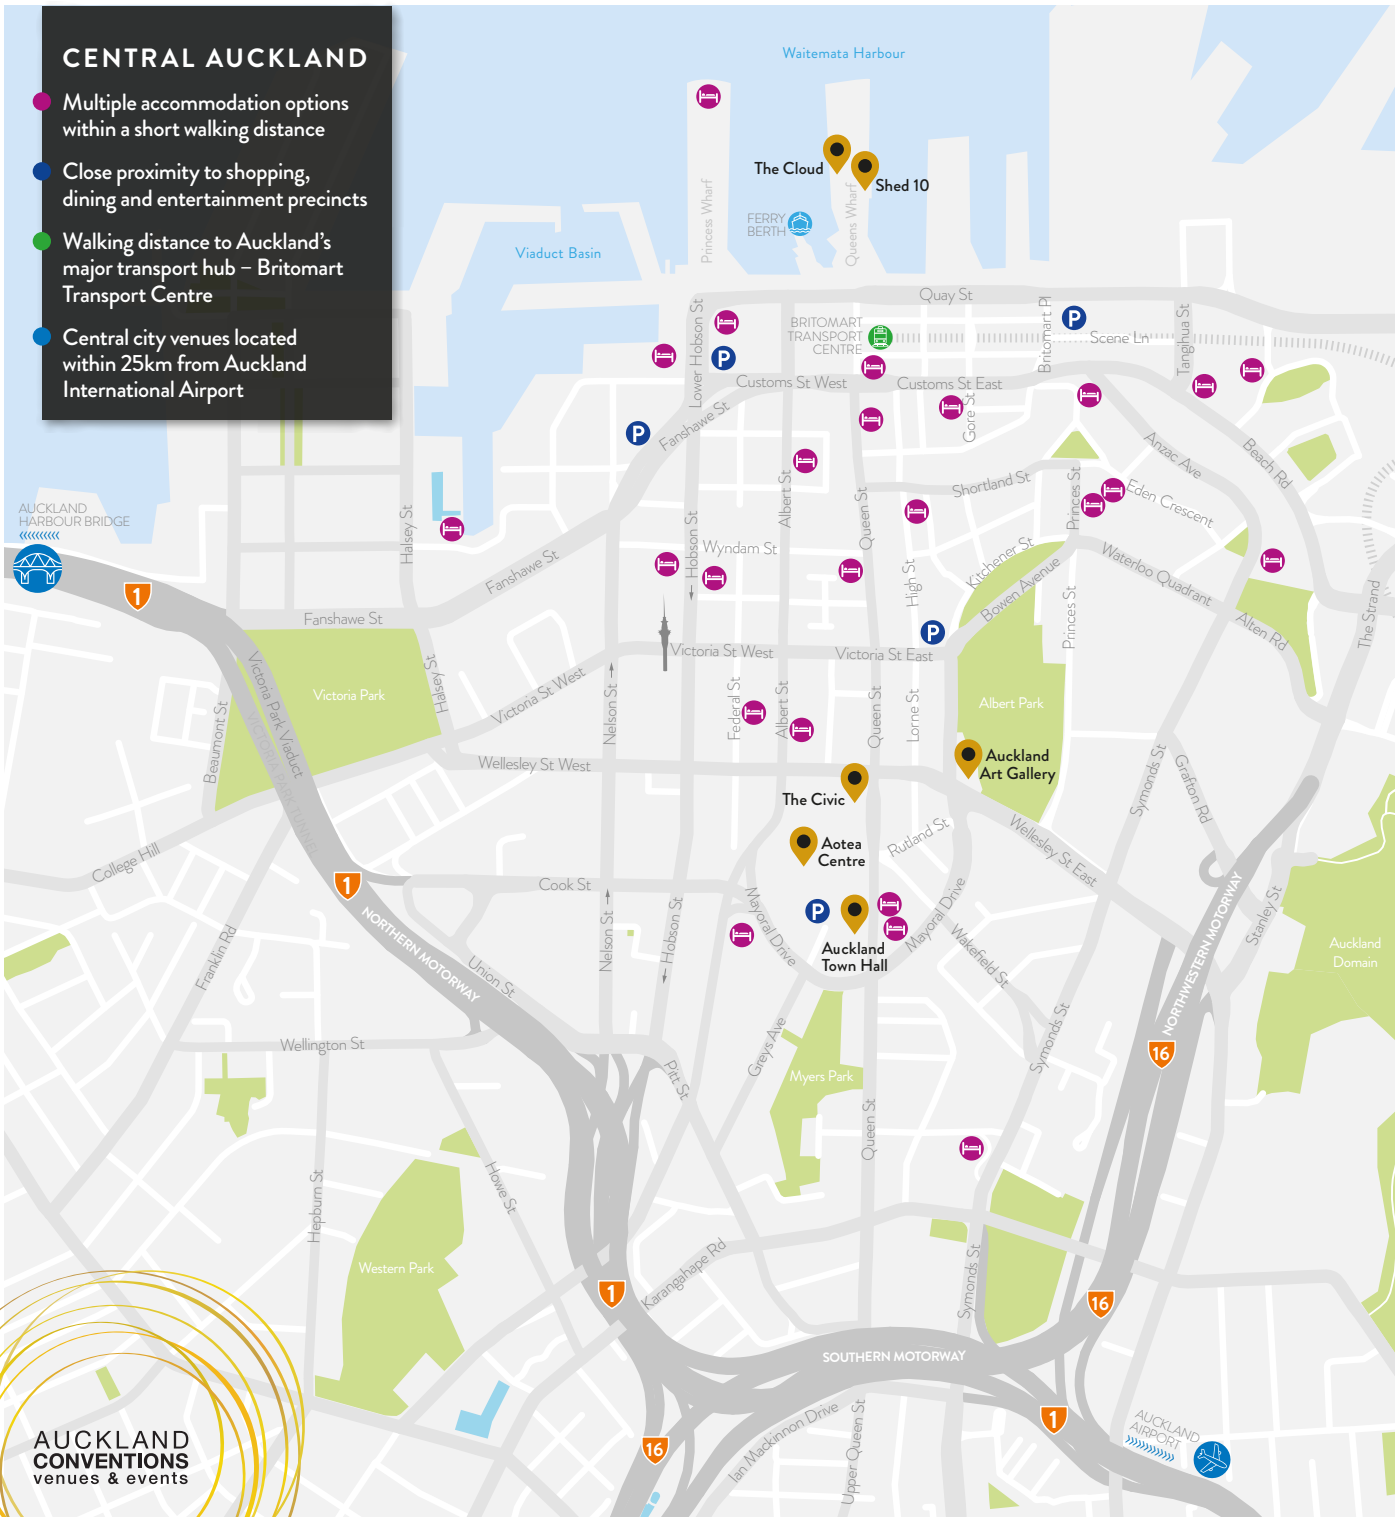

CENTRAL AUCKLAND

- Multiple accommodation options within a short walking distance
- Close proximity to shopping, dining and entertainment precincts
- Walking distance to Auckland's major transport hub – Britomart Transport Centre
- Central city venues located within 25km from Auckland International Airport

WIDER AUCKLAND

**AUCKLAND
CONVENTIONS
venues & events**