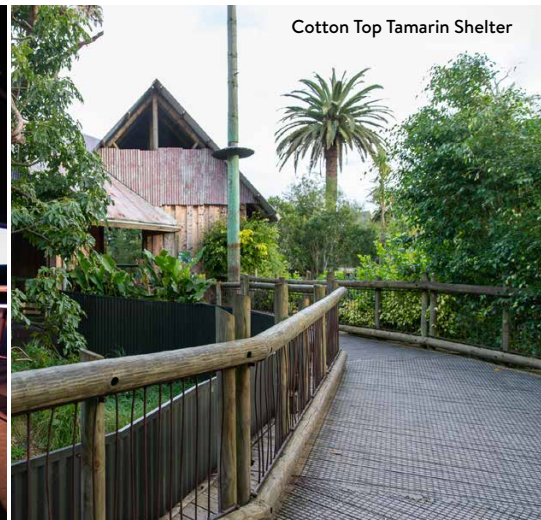

The Domes

Cotton Top Tamarin Shelter

Capacity Chart

ROOMS	HEIGHT m	AREA m²	THEATRE	CLASSROOM	CAFE	CABARET	BANQUET	COCKTAIL	EXHIBITION
The Domes	Varied	650m²	350	—	—	280	350	500	—
The Old Elephant House with Courtyard*	—	170m²	—	—	120	—	—	200	—
The Old Elephant House Courtyard**	—	70m²	50	—	50	—	—	100	—
Te Puna*	—	80m²	150	—	—	—	150	250	—
Cotton Top Tamarin Shelter***	—	—	40	—	—	—	—	60	—

Please note: All capacities are guidelines only and are based on the maximum use of the space available for standard setups. They may be reduced by staging, technical equipment, dance floors, type of menu being served or entertainment.

* Available for evening hire only ** Available for day hire only *** Available for wedding ceremonies only