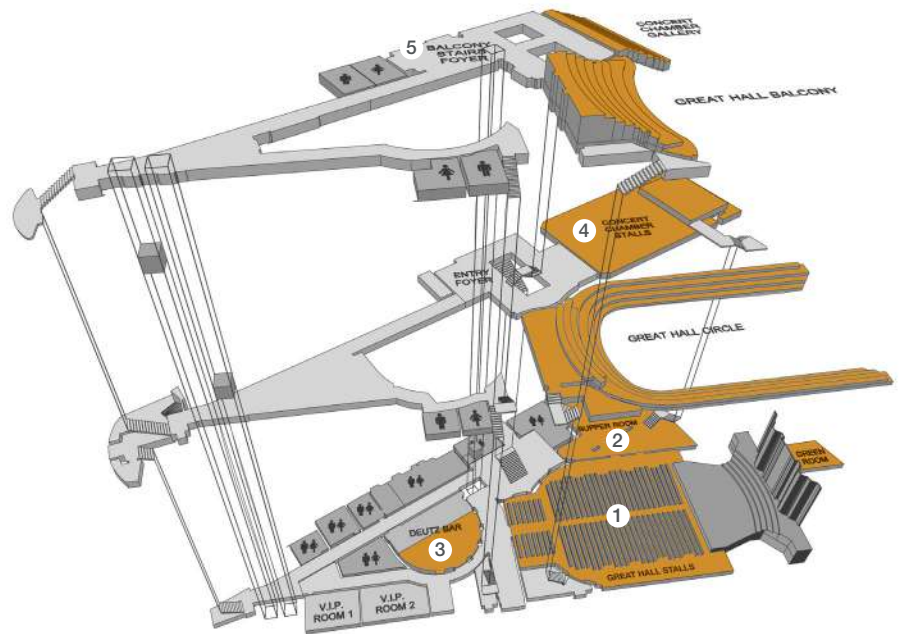

Stunning Edwardian Baroque design

Renowned for excellent acoustics

Theatre quality technical facilities onsite

AUCKLAND TOWN HALL

Built in 1911, this landmark building was fully restored in the 1990s with event use in mind. Theatre-style seats in both the Great Hall and Concert Chamber are easily removed to create large open spaces.

Take the [Auckland Town Hall Virtual Tour](#)

Capacity Chart

ROOMS	HEIGHT m	AREA m ²	THEATRE	CLASSROOM	CABARET	BANQUET	COCKTAIL	EXHIBITION
Great Hall ①	16m	550m ²	1529	400	320	350	670	40
Supper Room ②	4.15m	275m ²	128	—	—	—	250	—
Deutz Bar ③	3.93m	105m ²	—	—	—	—	150	—
Concert Chamber ④	9.7m	375m ²	419	160	160	200	300	20
Balcony Foyer ⑤	5.3m	—	—	—	—	—	—	—

Please note: All capacities are a guideline only and are based on the maximum use of the space available for standard setups. They may be reduced by staging, technical equipment, dance floors, type of menu being served or entertainment.