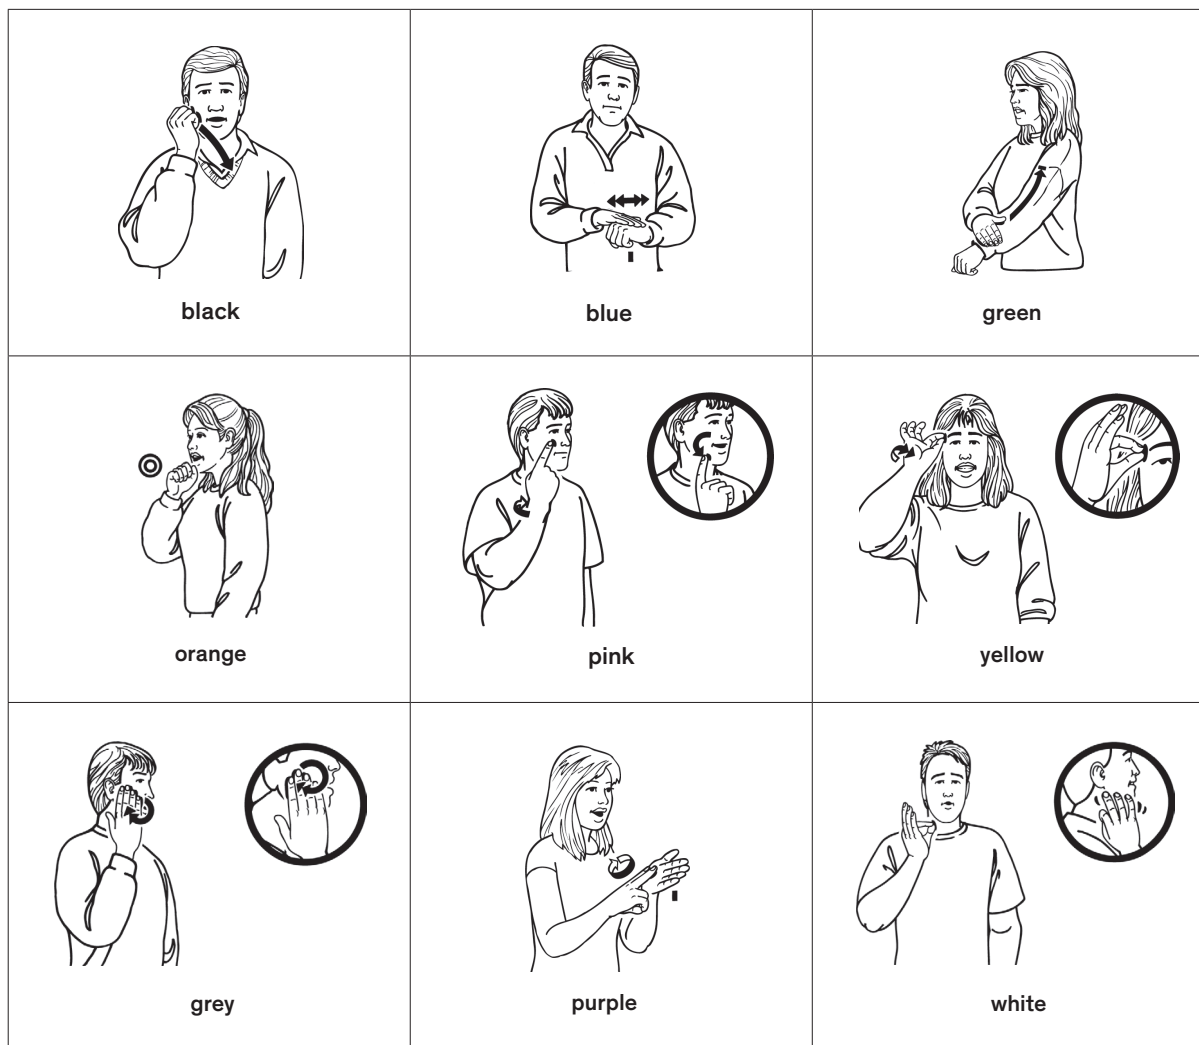

A GROUP ACTIVITY

NEW ZEALAND SIGN
LANGUAGE (NZSL)
WEEK 2019
TE WIKI O TE REO TURI

Want to have fun, explore the Gallery and learn NZSL?

Grab this special Gallery Game and set off around our exhibition spaces.

As you explore the artworks on show, look out for the things you see here.

Whenever you spot one, follow the illustration to sign the word in NZSL to the others in your group.

Lost or stuck? Ask one of our friendly Gallery Assistants for a clue.